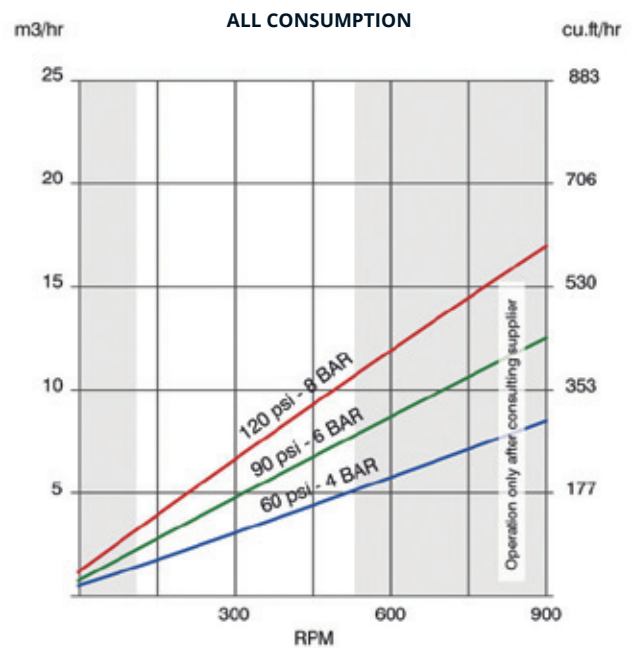

DIMENSIONS MP004 - R

	Model	Giri/1'	Couple max	Kg.	IP
	RM004 - R	60-500	0.5 - 4 Nm	2.1	64