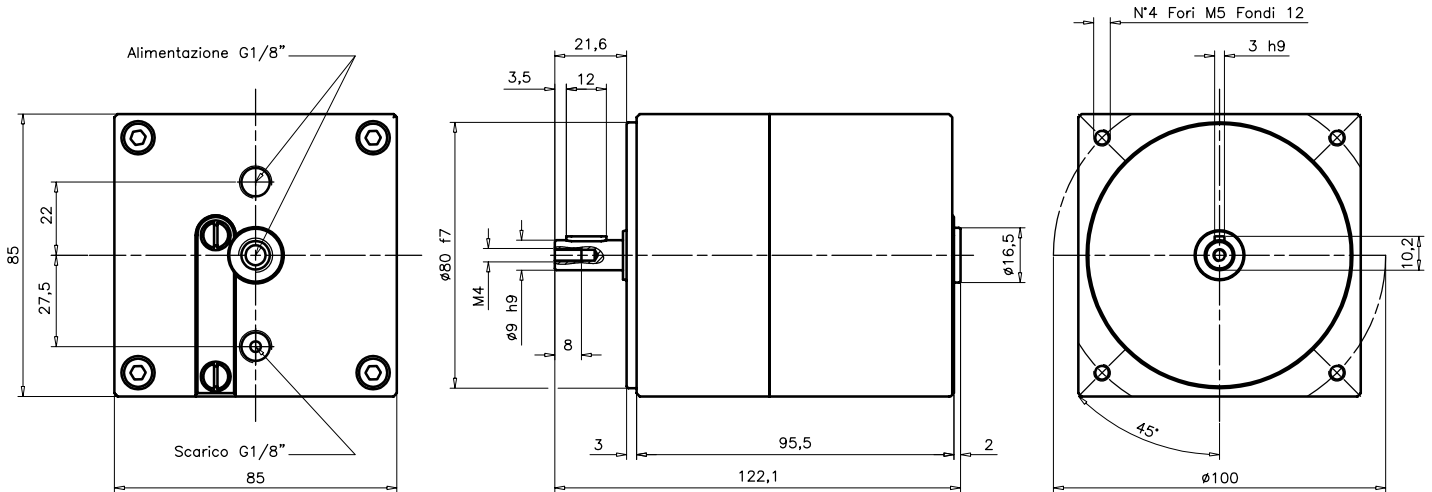

DIMENSIONS MP004 - R

	Model	Giri/1'	Couple max	Kg.	IP
	RM004 - R	60-500	0.5 - 4 Nm	2.1	64