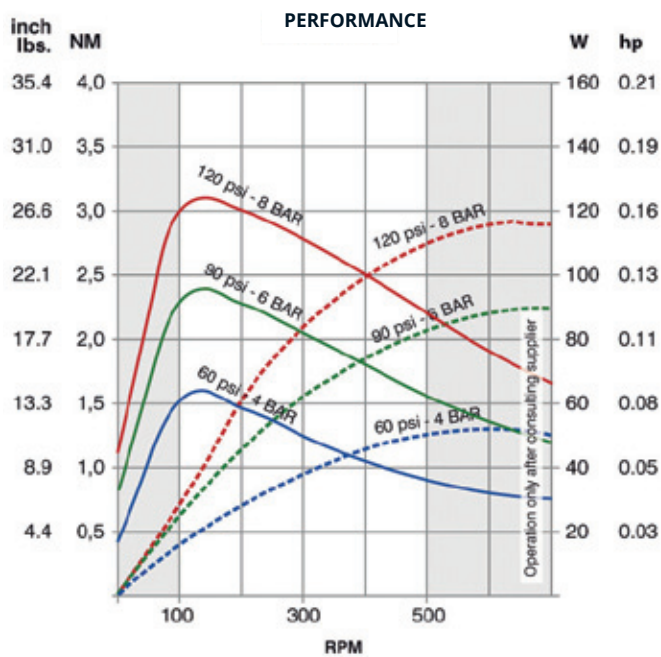

DIMENSIONS MP004 - R

	Model	Giri/1'	Couple max	Kg.	IP
	RM004 - R	60-500	0.5 - 4 Nm	2.1	64